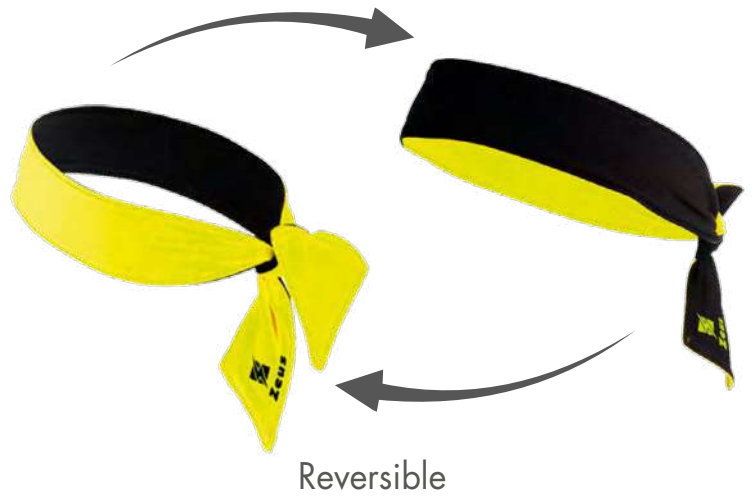

Nero-Giallo Fluo
BLACK-YELLOW FLUO

BANDANA PADEL

PREZZO/PRICE: **7 € + TAX**

MISURE / SIZES: 35 cm length

MATERIALE / MATERIAL:

87% Poliestere/Polyester
13% Elastan/Elastane

AVAILABLE UNTIL
2025

PADEL
LINE