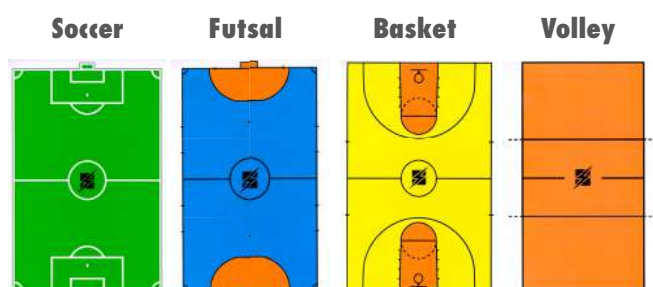

COACH BOARD

PREZZO/PRICE: **52,00 € + TAX**

MATERIALE/MATERIAL

100% Ecopelle/Eco-leather

DESCRIZIONE/DESCRIPTION

Coach Board

CONTENUTO/CONTENTS

AVAILABLE UNTIL
2025