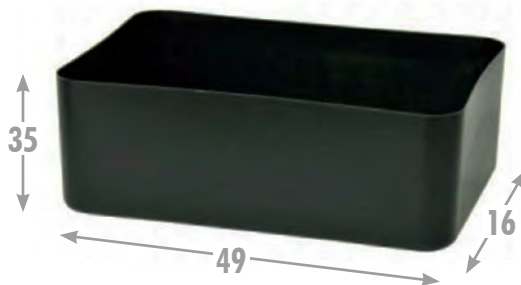

MISURE / MEASURES

49x35x16 cm

Fondo rigido per scarpiera/
Rigid bottom for shoe rack

Nero
BLACK

**AVAILABLE UNTIL
2025**

BAGS
LINE