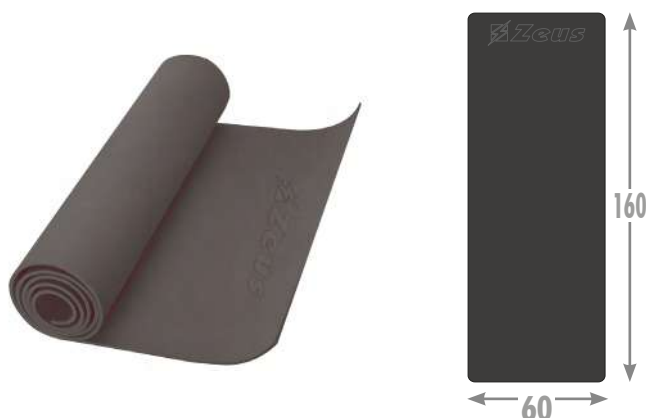

MATERIALE / MATERIAL

100% Polietilene/ Polyethylene

Materassino professionale da allenamento. Ottimo per esercizi di yoga, fitness e aerobica/
Professional training mat. For yoga, fitness and aerobics exercises.

**AVAILABLE UNTIL
2025**