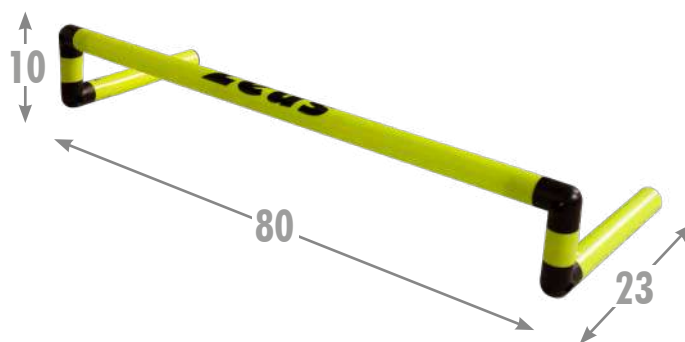

OSTACOLO OVER 10cm 6pz/pcs

PREZZO/PRICE: **130 € + TAX**

MISURE / MEASURES

80x23x10 cm

tubulare/tubular:

32mm ad altezza fissa di 10cm/
32mm at fixed height of 10cm

MATERIALE / MATERIAL

PVC