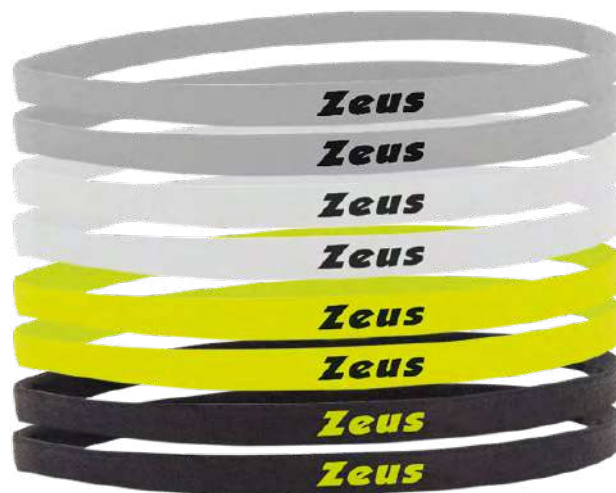

SET HAIRBAND 8pz/pcs

PREZZO/PRICE: **13,00 € + TAX**

MISURE / MEASURES

Taglia unica/One-size

MATERIALE / MATERIAL

60% Nylon
32% Poliestere/Polyester
8% Elastan/Elastane