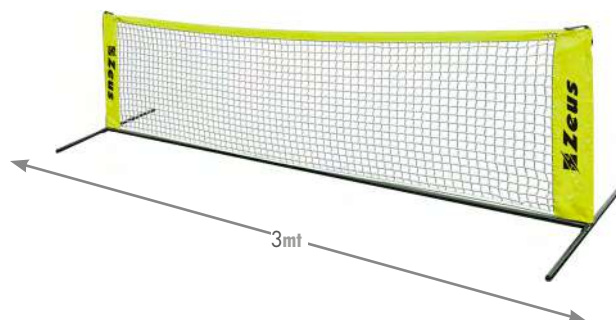

SOCCER TENNIS SET

PREZZO/PRICE: **130 € + TAX**

MISURE / MEASURES

3 mt x 85 cm

MATERIALE / MATERIAL

Struttura in acciaio/
Steel structure

Kit calcio-tennis utilizzabile su terreni sintetici e indoor/
Football-tennis kit for synthetic and indoor grounds

AVAILABLE UNTIL
2025

SOCCER TENNIS+VOLLEY+BADMINTON SET

PREZZO/PRICE: **160 € + TAX**

MISURE / MEASURES

Set regolabile da 1 a 2 mt/
Adjustable set from 1 to 2 meters