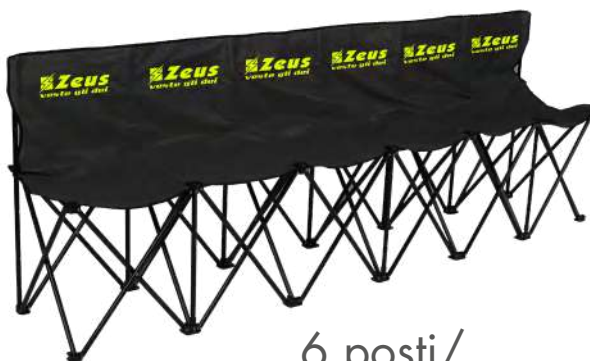

MATERIALE / MATERIAL

struttura in acciaio, seduta e schienale
in tessuto di alta qualità

6 posti/
6 seats

La panchina è fornita con la sua borsa per il trasporto. Capacità: 90 kg per seduta/
The bench is supplied with its carrying bag. Capacity: 90 kg per seat.

**AVAILABLE UNTIL
2025**