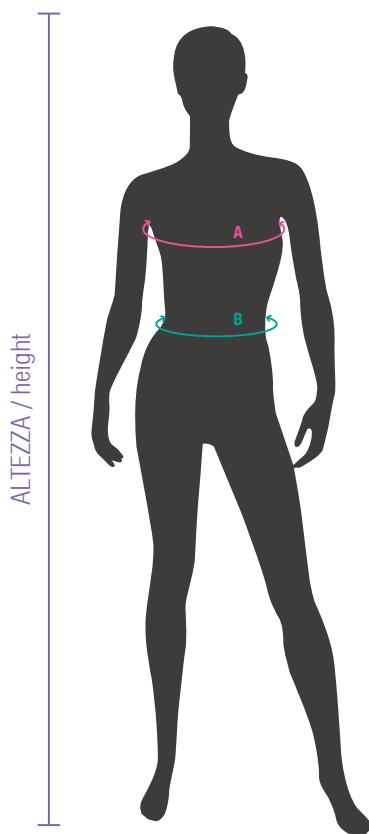

WOMEN'S SIZE CHART

TUTE TRACKSUITS							
TAGLIE SIZES		XS	S	M	L	XL	2XL
ETÀ YEARS		9-10	11-13				
ALTEZZA HEIGHT		128-140	140-155	155-175	175-183	184-189	190-198
A - CIRCONFERENZA TORACE A - CHEST MEASUREMENT		88	92	96	102	108	116
B - CIRCONFERENZA VITA B - WAIST MEASUREMENT		56	60	64	72	80	82

KIT							
TAGLIE SIZES	2XS	XS	S	M	L	XL	2XL
ETÀ YEARS	7-8	9-10	11-13				
ALTEZZA HEIGHT	118-128	128-140	140-155	155-175	175-183	184-189	190-198
A - CIRCONFERENZA TORACE A - CHEST MEASUREMENT	72	74	84	88	92	96	100
B - CIRCONFERENZA VITA B - WAIST MEASUREMENT	54	56	60	64	68	72	76

* Le misure indicate sono approssimative e possono variare da modello a modello e da tessuto a tessuto

* Measurements indicated are approximate and may vary from model to model and from fabric to fabric