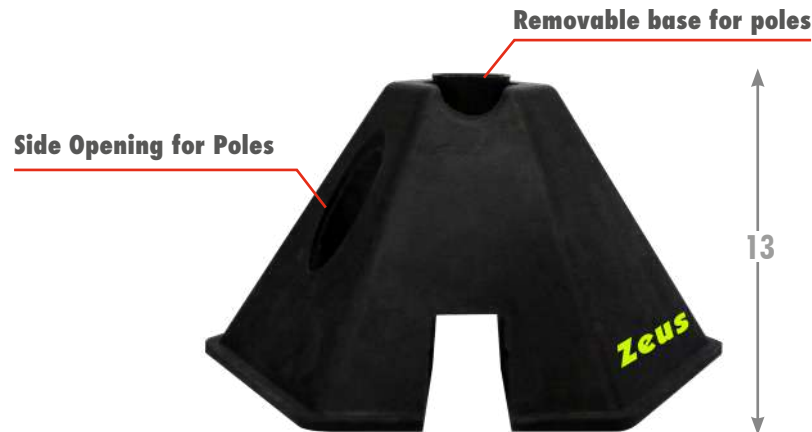

Details

Carrello porta palloni con chiusura ad ombrello/ Balloon trolley with umbrella closure

AVAILABLE UNTIL
2025

BASE ZAVORRATA

PREZZO/PRICE: **25 € + TAX**

MISURE / MEASURES h 13 cm

PESO / WEIGHT 1,9 Kg